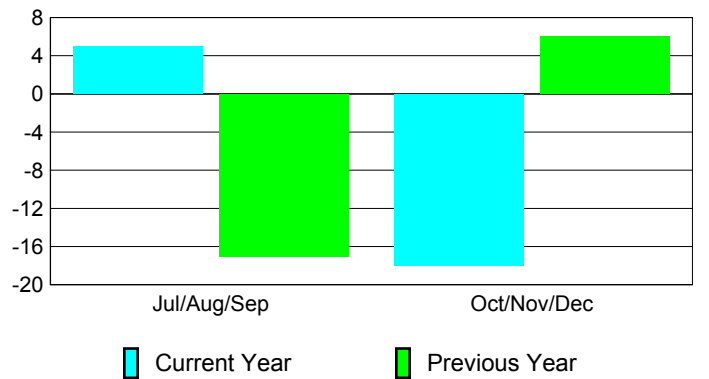

Comparison of Membership Gain/Loss

Current Year Compared to the Previous Year