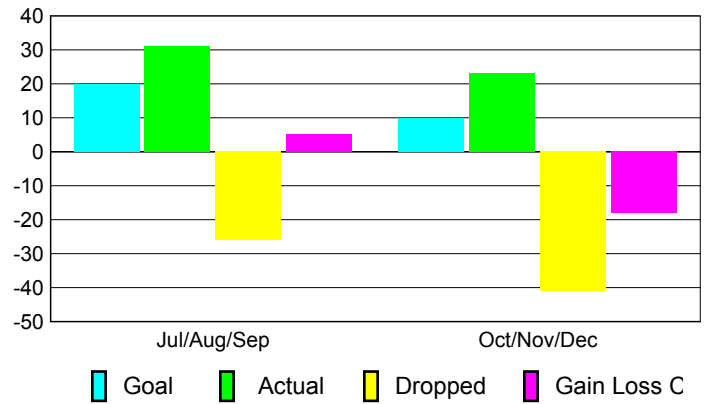

Membership Results 2010-2011

Goal, New, Dropped, Gain/Loss